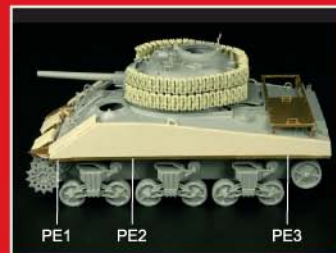

Pacific Sherman Field Armor Upgrade

1/35th Scale Resin Conversion Kit with Photo Etch

MIG
productions

Please carefully follow these step-by-step instructions
before assembling the Photo Etch

1/35

MP 35-373

MIG 
productions

1/35
MP 35-373

Pacific Sherman Field Armor Upgrade

1/35th Scale Resin Conversion Kit with Photo Etch

www.migproductions.com