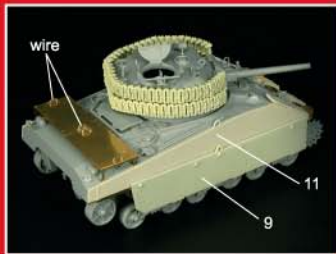

Pacific Sherman Field Armor Upgrade

1/35th Scale Resin Conversion Kit with Photo Etch

MIG
productions

Please carefully follow these step-by-step instructions
before assembling the Photo Etch

1/35

MP 35-373

MIG 
productions

1/35
MP 35-373

Pacific Sherman Field Armor Upgrade

1/35th Scale Resin Conversion Kit with Photo Etch

www.migproductions.com