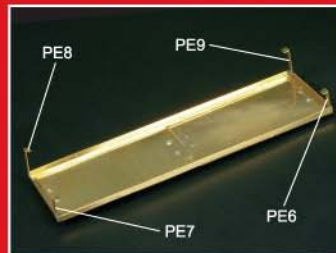

Pacific Sherman Field Armor Upgrade

1/35th Scale Resin Conversion Kit with Photo Etch

MIG
productions

Please carefully follow these step-by-step instructions
before assembling the Photo Etch

1/35

MP 35-373

MIG 
productions

1/35
MP 35-373

Pacific Sherman Field Armor Upgrade

1/35th Scale Resin Conversion Kit with Photo Etch

www.migproductions.com