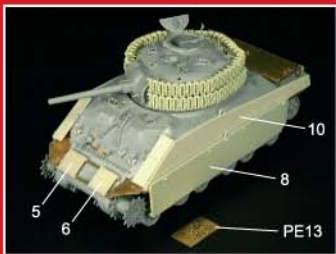

Pacific Sherman Field Armor Upgrade

1/35th Scale Resin Conversion Kit with Photo Etch

MIG
productions

Please carefully follow these step-by-step instructions
before assembling the Photo Etch

1/35

MP 35-373

MIG 
productions

1/35
MP 35-373

Pacific Sherman Field Armor Upgrade

1/35th Scale Resin Conversion Kit with Photo Etch

www.migproductions.com