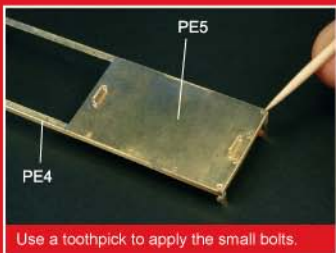

Pacific Sherman Field Armor Upgrade

1/35th Scale Resin Conversion Kit with Photo Etch

MIG
productions

Please carefully follow these step-by-step instructions
before assembling the Photo Etch

1/35

MP 35-373

MIG 
productions

1/35
MP 35-373

Pacific Sherman Field Armor Upgrade

1/35th Scale Resin Conversion Kit with Photo Etch

www.migproductions.com