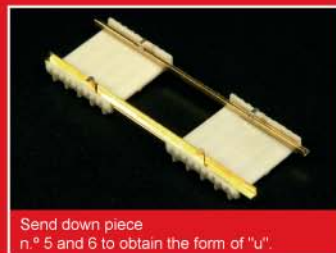

Pacific Sherman Field Armor Upgrade

1/35th Scale Resin Conversion Kit with Photo Etch

MIG
productions

Please carefully follow these step-by-step instructions
before assembling the Photo Etch

1/35

MP 35-373

MIG 
productions

1/35
MP 35-373

Pacific Sherman Field Armor Upgrade

1/35th Scale Resin Conversion Kit with Photo Etch

www.migproductions.com